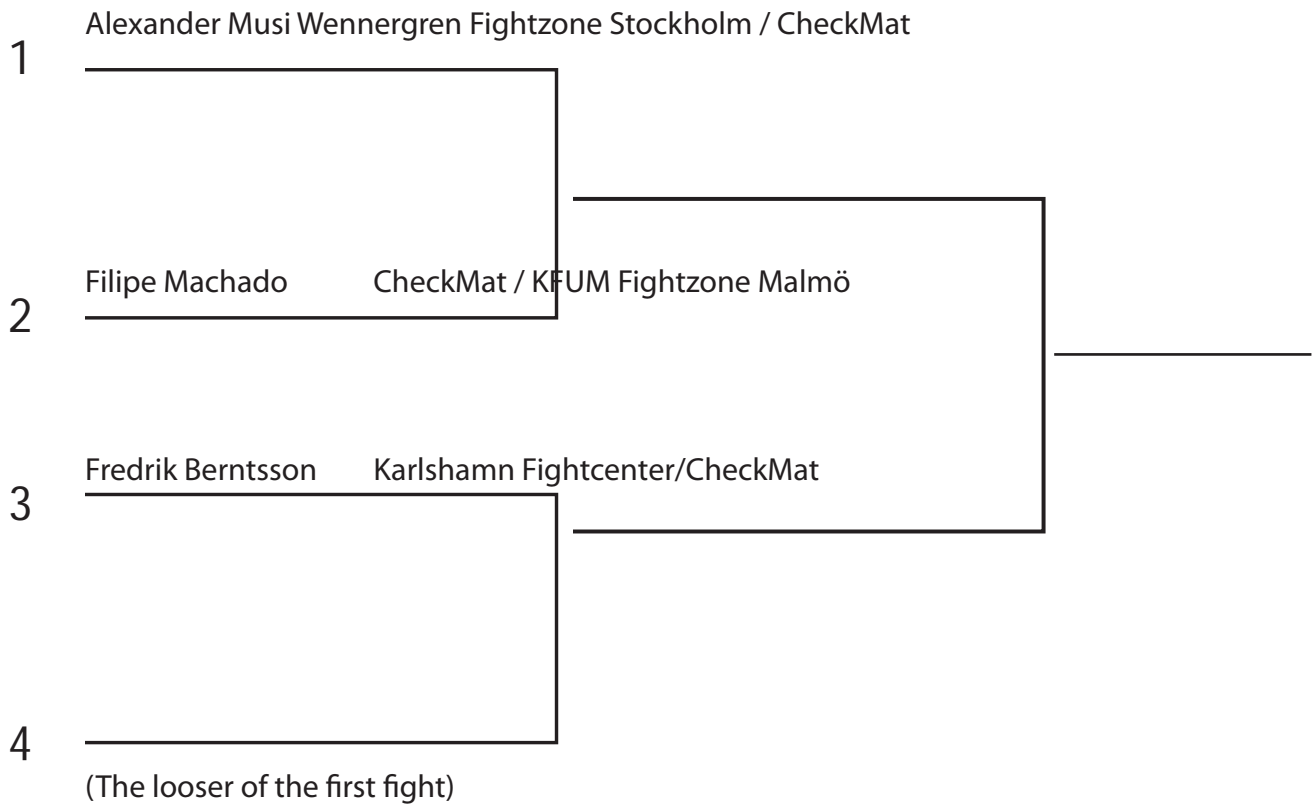

Male Adult (18 years and up) Purple Belts -82.3 kg

Bracket Start 13:30 Saturday

1 _____

2 _____

3 _____

3 _____